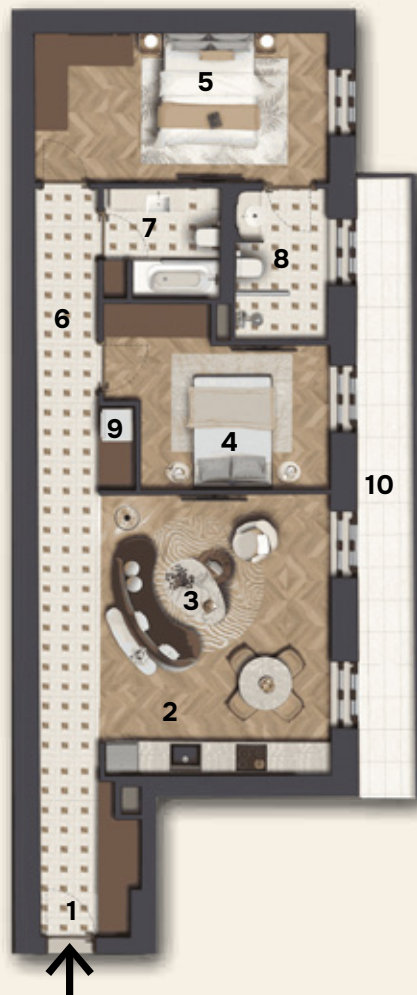

Seven Pearl

P O L A T

A.4.06

BUILD	FLOOR	NUMBER OF ROOMS	GROSS SELLABLE AREA	FLAT GROSS	BALCONY GROSS	TERRACE GROSS	GARDEN GROSS	ORIENTATION	VIEW
A	4	3	82.37 m ²	79.80 m ²	11.78 m ²	-	-	South	Courtyard view

1 ENTRANCE	5.71 m ²
2 KITCHEN	8.19 m ²
3 LIVING ROOM	19.34 m ²
4 BEDROOM 1.	11.72 m ²
5 BEDROOM 2.	14.45 m ²
6 HALL	7.20 m ²
7 BATHROOM 1.	4.32 m ²
8 BATHROOM 2.	5.10 m ²
9 LAUNDRY	0.45 m ²
10 BALCONY	11.78 m ²