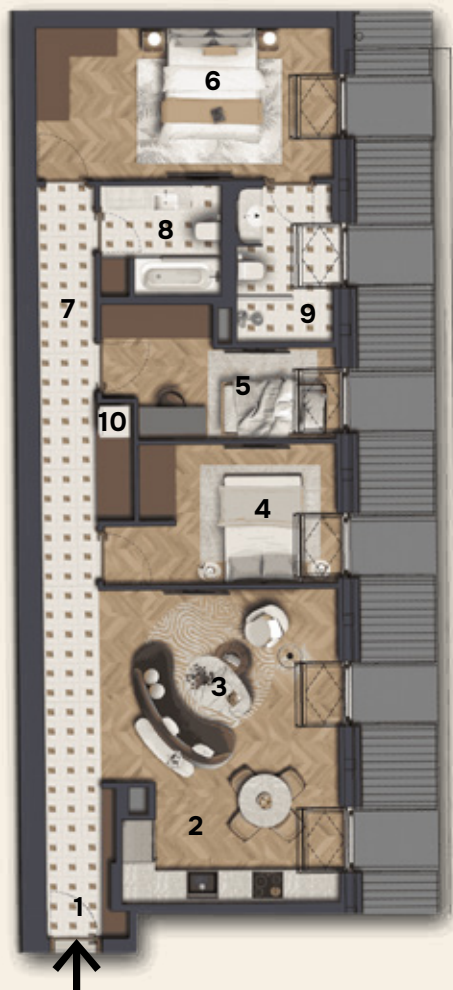

Seven Pearl

P O L A T

A.5.06

BUILD	FLOOR	NUMBER OF ROOMS	GROSS SELLABLE AREA	FLAT GROSS	BALCONY GROSS	TERRACE GROSS	GARDEN GROSS	ORIENTATION	VIEW
A	5	4	87.70 m ²	92.56 m ²	-	-	-	South	Courtyard view

1	ENTRANCE	3.89 m ²
2	KITCHEN	10.63 m ²
3	LIVING ROOM	17.05 m ²
4	BEDROOM 1.	10.22 m ²
5	BEDROOM 2.	9.91 m ²
6	BEDROOM 3.	15.86 m ²
7	HALL	9.82 m ²
8	BATHROOM 1.	4.64 m ²
9	BATHROOM 2.	5.25 m ²
10	LAUNDRY	0.42 m ²