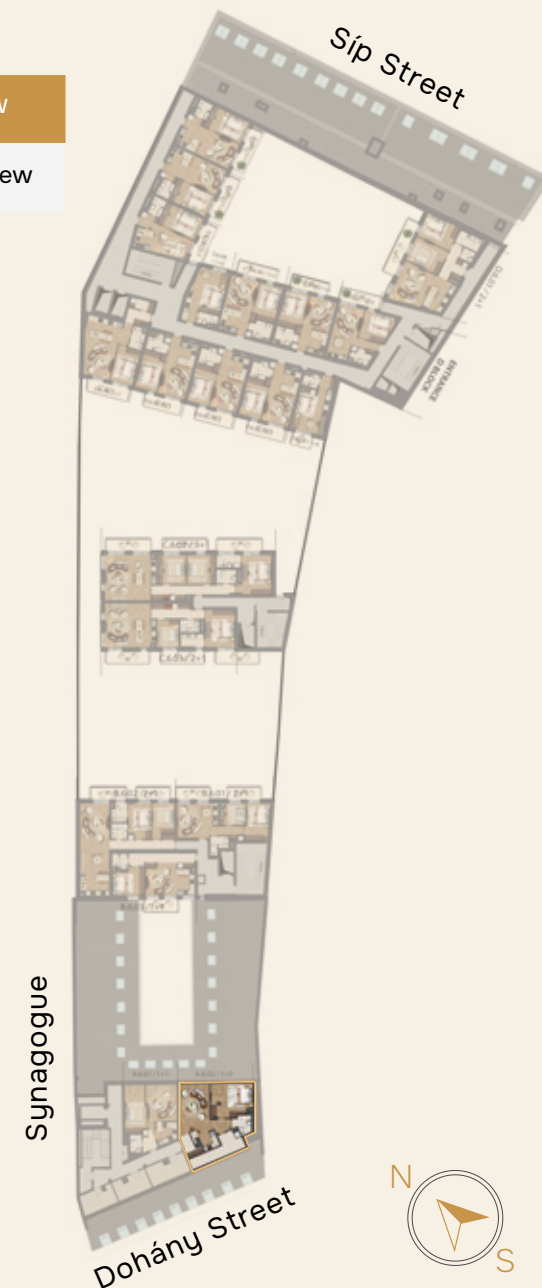

Seven Pearl

P O L A T

A.6.02

BUILD	FLOOR	NUMBER OF ROOMS	GROSS SELLABLE AREA	FLAT GROSS	BALCONY GROSS	TERRACE GROSS	GARDEN GROSS	ORIENTATION	VIEW
A	6	2	39.32 m ²	42.48 m ²	-	-	-	East	Top view

1 ENTRANCE	4.05 m ²
2 KITCHEN	4.00 m ²
3 LIVING ROOM	16.45 m ²
4 BEDROOM	8.00 m ²
5 BATHROOM	4.19 m ²
6 LAUNDRY	2.63 m ²