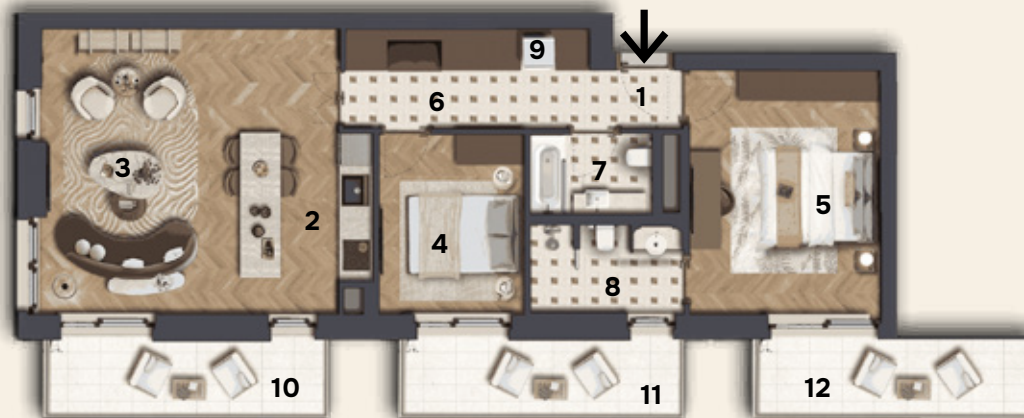

Seven Pearl

P O L A T

C.4.01

BUILD	FLOOR	NUMBER OF ROOMS	GROSS SELLABLE AREA	FLAT GROSS	BALCONY GROSS	TERRACE GROSS	GARDEN GROSS	ORIENTATION	VIEW
C	4	3	85.01 m ²	77.63 m ²	21.90 m ²	-	-	West & North	Courtyard view

1 ENTRANCE	1.92 m ²
2 KITCHEN	7.91 m ²
3 LIVING ROOM	23.14 m ²
4 BEDROOM 1.	8.99 m ²
5 BEDROOM 2.	16.07 m ²
6 HALL	7.80 m ²
7 BATHROOM 1.	3.07 m ²
8 BATHROOM 2.	4.70 m ²
9 LAUNDRY	0.46 m ²
10 BALCONY 1.	7.30 m ²
11 BALCONY 2.	7.30 m ²
12 BALCONY 3.	7.30 m ²