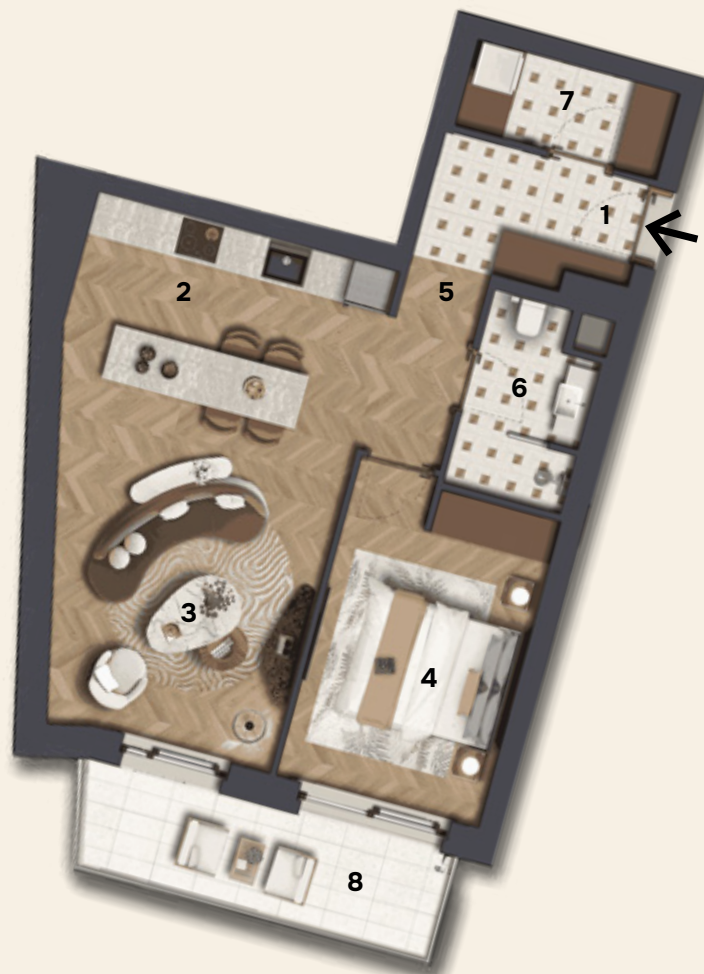

Seven Pearl

P O L A T

D.4.10

BUILD	FLOOR	NUMBER OF ROOMS	GROSS SELLABLE AREA	FLAT GROSS	BALCONY GROSS	TERRACE GROSS	GARDEN GROSS	ORIENTATION	VIEW
D	4	2	57.63 m ²	57.00 m ²	6.97 m ²	-	-	West	Courtyard view

1 ENTRANCE	4.70 m ²
2 KITCHEN	10.35 m ²
3 LIVING ROOM	16.67 m ²
4 BEDROOM	12.26 m ²
5 HALL	2.82 m ²
6 BATHROOM	3.95 m ²
7 LAUNDRY	3.39 m ²
8 BALCONY	6.97 m ²

CONTACT

Email: sales@sevenpearl.hu • Phone: +36 70 424 1331, +36 1 800 8305

This document is for informational purposes only; the developer accepts no responsibility for any discrepancies, and the furniture shown on the floor plan is illustrative, with actual specifications set out in the technical description.