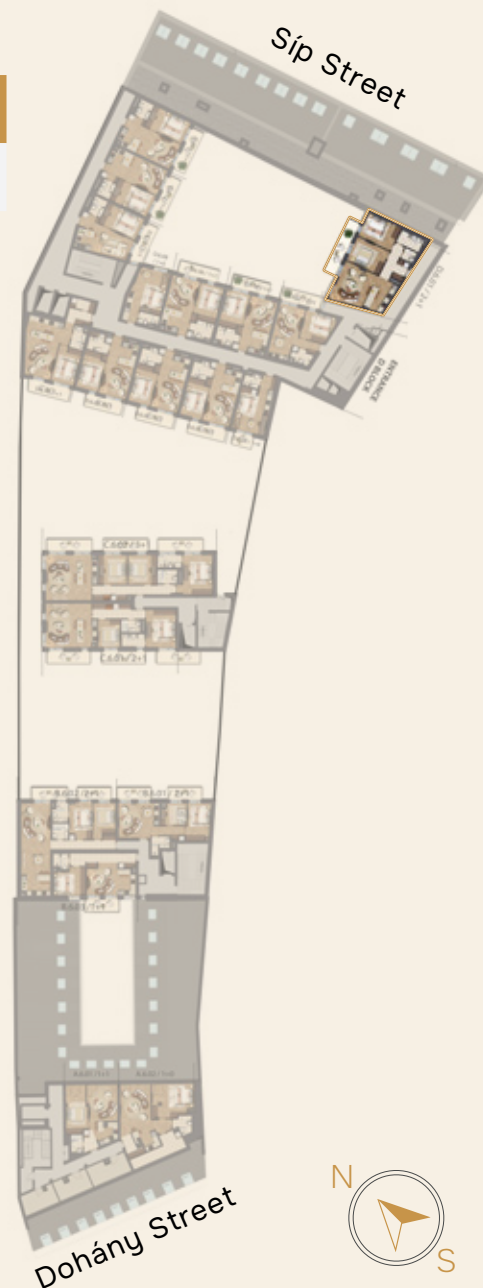

Seven Pearl

P O L A T

D.6.01

BUILD	FLOOR	NUMBER OF ROOMS	GROSS SELLABLE AREA	FLAT GROSS	BALCONY GROSS	TERRACE GROSS	GARDEN GROSS	ORIENTATION	VIEW
D	6	3	77.21 m ²	74.50 m ²	9.88 m ²	-	-	North	Top view

1	ENTRANCE	2.79 m ²
2	KITCHEN	8.83 m ²
3	LIVING ROOM	21.36 m ²
4	BEDROOM 1.	13.02 m ²
5	BEDROOM 2.	13.01 m ²
6	HALL	5.59 m ²
7	BATHROOM 1.	2.26 m ²
8	BATHROOM 2.	4.91 m ²
9	LAUNDRY	0.50 m ²
10	BALCONY	9.88 m ²