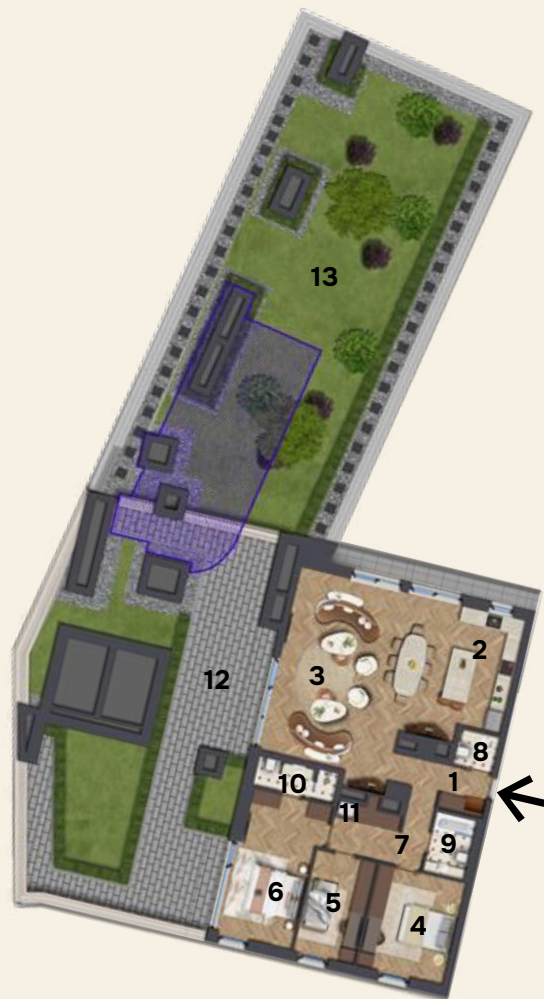

Seven Pearl

P O L A T

D.7.02

BUILD	FLOOR	NUMBER OF ROOMS	GROSS SELLABLE AREA	FLAT GROSS	BALCONY GROSS	TERRACE GROSS	GARDEN GROSS	ORIENTATION	VIEW
D	7	4	234.12 m ²	127.29 m ²	-	56.97 m ²	168.00 m ²	East & North & West	Top view

1 ENTRANCE	5.27 m ²
2 KITCHEN	23.50 m ²
3 LIVING ROOM	35.28 m ²
4 BEDROOM 1.	13.97 m ²
5 BEDROOM 2.	9.80 m ²
6 BEDROOM 3.	15.21 m ²
7 HALL	8.33 m ²
8 BATHROOM 1.	2.47 m ²
9 BATHROOM 2.	3.64 m ²
10 BATHROOM 3.	3.80 m ²
11 LAUNDRY	0.37 m ²
12 TERRACE	56.97 m ²
13 GARDEN	168.00 m ²