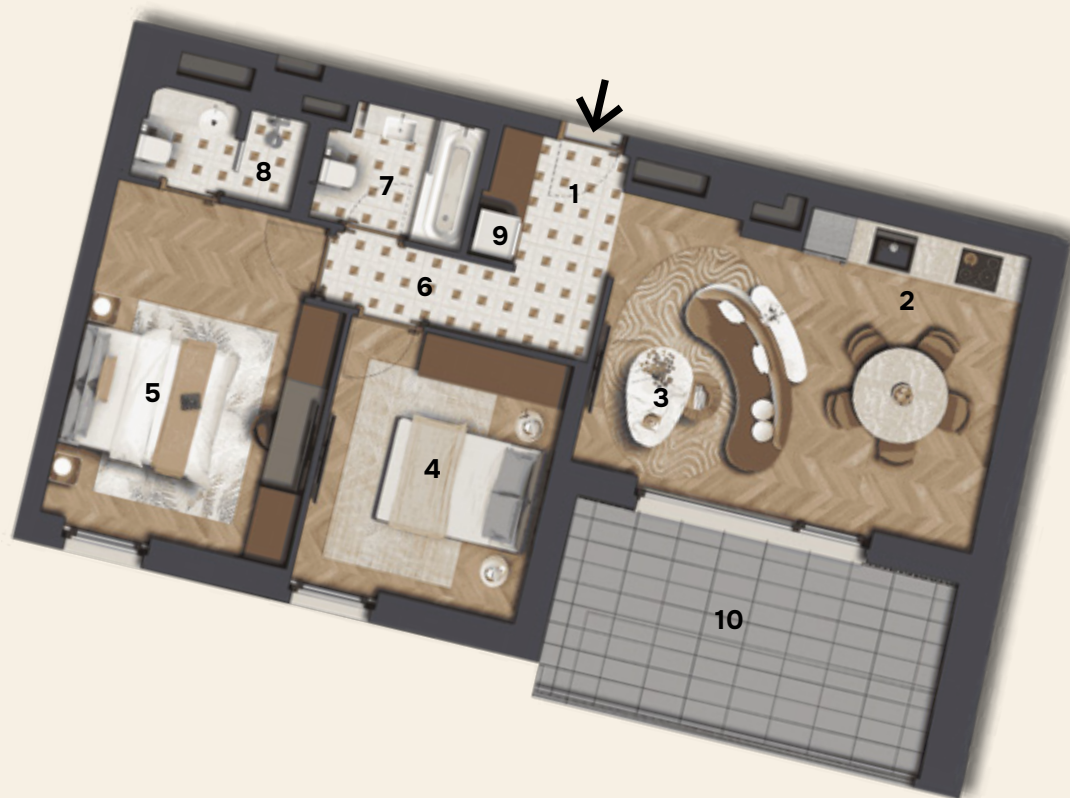

Seven Pearl

P O L A T

D.7.03

BUILD	FLOOR	NUMBER OF ROOMS	GROSS SELLABLE AREA	FLAT GROSS	BALCONY GROSS	TERRACE GROSS	GARDEN GROSS	ORIENTATION	VIEW
D	7	3	70.31 m ²	65.98 m ²	-	14.93 m ²	-	West	Top view

1	ENTRANCE	2.78 m ²
2	KITCHEN	5.50 m ²
3	LIVING ROOM	17.37 m ²
4	BEDROOM 1.	10.94 m ²
5	BEDROOM 2.	15.24 m ²
6	HALL	3.71 m ²
7	BATHROOM 1.	3.71 m ²
8	BATHROOM 2.	2.90 m ²
9	LAUNDRY	0.69 m ²
10	TERRACE	14.93 m ²